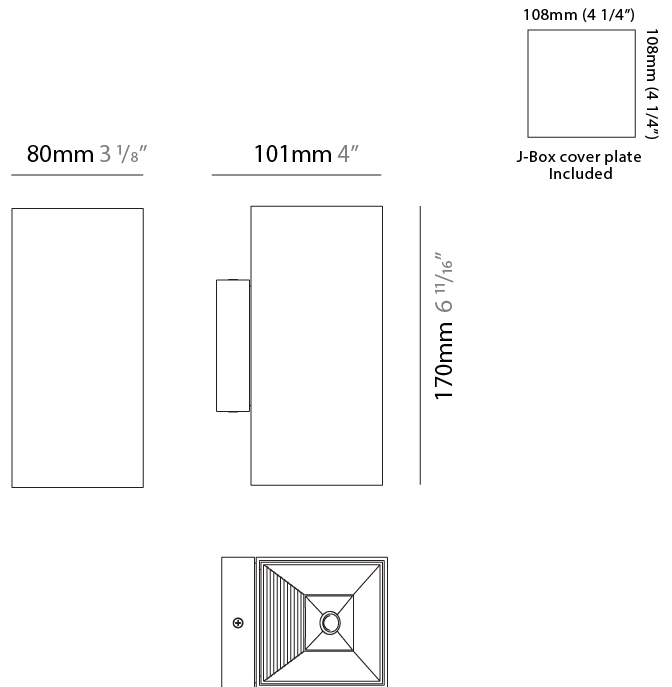

DAU SINGLE SURFACE

D93152R9-

base number Finish Options

1. To build a product code in our configurator select the specify button on the base model # product page
2. To build a manual product code on this datasheet choose from the options listed below in blue font and add the suffix to the base model #

GENERAL

Series: Dau
Subseries: Dau Single
Brand: Milan
Division: Design
Mounting Type: Surface
Mounting Location: Wall
Subcategory: Up/Down Light

PHYSICAL

Shape: Rectangle
Length (mm): 80
Length (in): 3 1/8
Height (mm): 170
Height (in): 6 11/16
Extension (mm): 101
Extension (in): 4
Light Distribution: Direct / Indirect
Fixture Finish: BAL / MWL / BSL
Fixture Material: Extruded Aluminum

ELECTRICAL

Lamp Type: LED
Input Wattage (W): 14
Dimming: Electronic Low Voltage Dimming
Input Voltage (V): 120Vac Direct Line

LED

Number of LEDs: 2
Color Temperature (°K): 3000
Max. Delivered Lumen (lm): 1330
CRI: >90 CRI
Lamp Life (hrs): 50000

OPTICAL

RATINGS AND CERTIFICATIONS

Certified By: Certified for North American Standards
IP rating: IP44

PROJECT
TYPE
SPECIFIER
QUANTITY
DATE