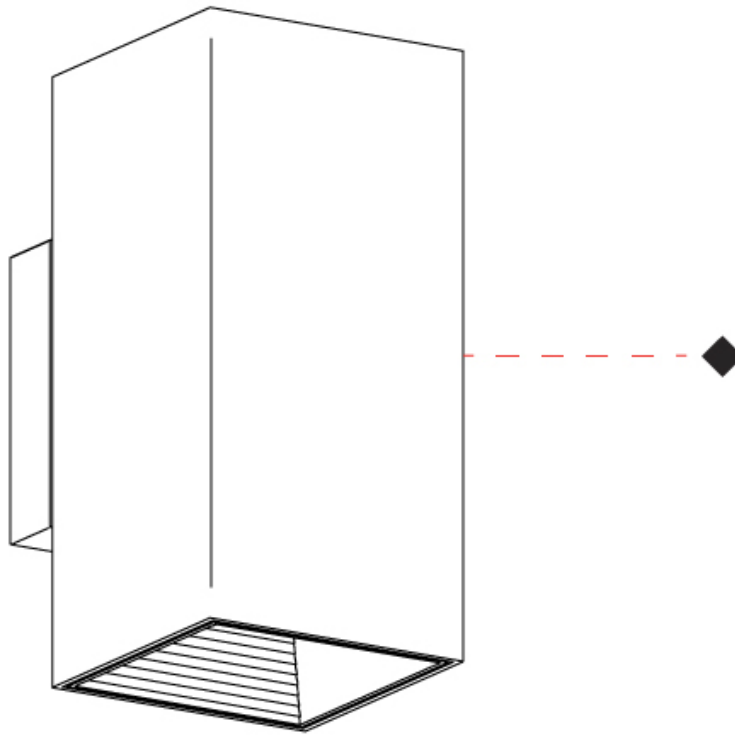

DAU SINGLE SURFACE

D93152R9-

PROJECT	_____
TYPE	_____
SPECIFIER	_____
QUANTITY	_____
DATE	_____

D